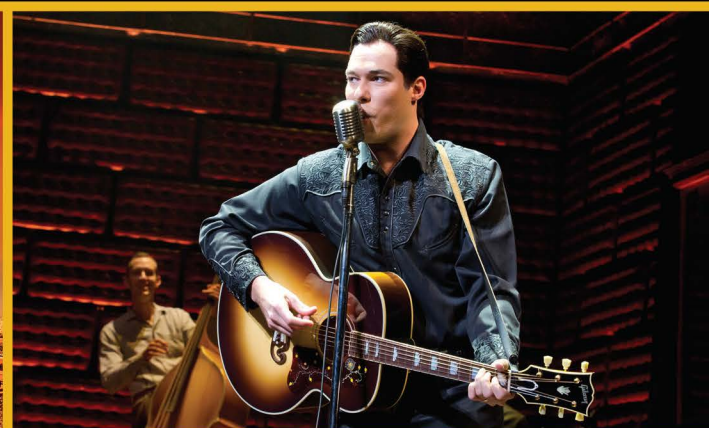

# DARLIN' COMPANION

A TRIBUTE TO JOHNNY & JUNE CARTER

Telling the story of their life and love, "Darlin' Companion" features more than 25 of Johnny and June's best loved songs and duets, including *Jackson*, *Darlin' Companion*, *Wildwood Flower*, *If I Were A Carpenter*, *It Ain't Me Babe*, *Ring Of Fire*, *I Walk The Line* and MORE!

Featuring Scott Moreau and Renée Koher

PHOTOS COURTESY OF  
JEREMY DANIEL AND MICAL HUTSON

 **SHOWTUNE**  
PRODUCTIONS